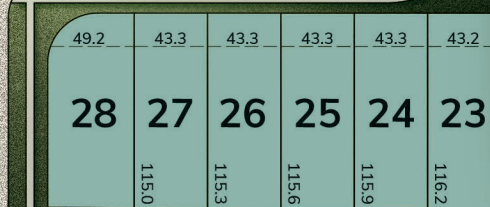

Caradoc
Community Centre

PARKLAND
& SPORTSFIELDS

EXISTING RESIDENTIAL

↗
NORTH

- SINGLES
- SEMI-DETACHED
- TOWNHOMES

QUEEN STREET

YOUNG STREET

EXISTING RESIDENTIAL

REGENT STREET

EXISTING RESIDENTIAL

GLENDON DRIVE

GLENDON DRIVE

EXISTING RESIDENTIAL

Site plan is artist's concept.
 Lot dimensions are approximate and depend on final survey.
 Plantings are concepts only and may vary from finished landscape.
 See sales representative for more information. E. & O. E.