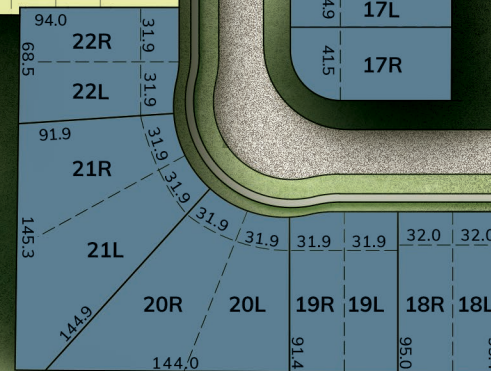

Caradoc
Community Centre

PARKLAND
& SPORTSFIELDS

EXISTING RESIDENTIAL

↗
NORTH

- SINGLES
- SEMI-DETACHED
- TOWNHOMES

QUEEN STREET

YOUNG STREET

EXISTING RESIDENTIAL

REGENT STREET

EXISTING RESIDENTIAL

GLENDON DRIVE

GLENDON DRIVE

EXISTING RESIDENTIAL

Site plan is artist's concept.
Lot dimensions are approximate and depend on final survey.
Plantings are concepts only and may vary from finished landscape.
See sales representative for more information. E. & O. E.