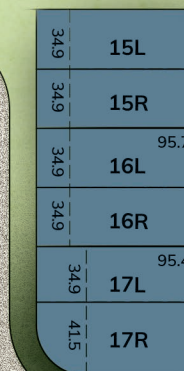

Caradoc
Community Centre

PARKLAND
& SPORTSFIELDS

EXISTING RESIDENTIAL

↗
NORTH

- SINGLES
- SEMI-DETACHED
- TOWNHOMES

QUEEN STREET

YOUNG STREET

EXISTING RESIDENTIAL

REGENT STREET

EXISTING RESIDENTIAL

GLENDON DRIVE

GLENDON DRIVE

EXISTING RESIDENTIAL

Site plan is artist's concept.
Lot dimensions are approximate and depend on final survey.
Plantings are concepts only and may vary from finished landscape.
See sales representative for more information. E. & O. E.